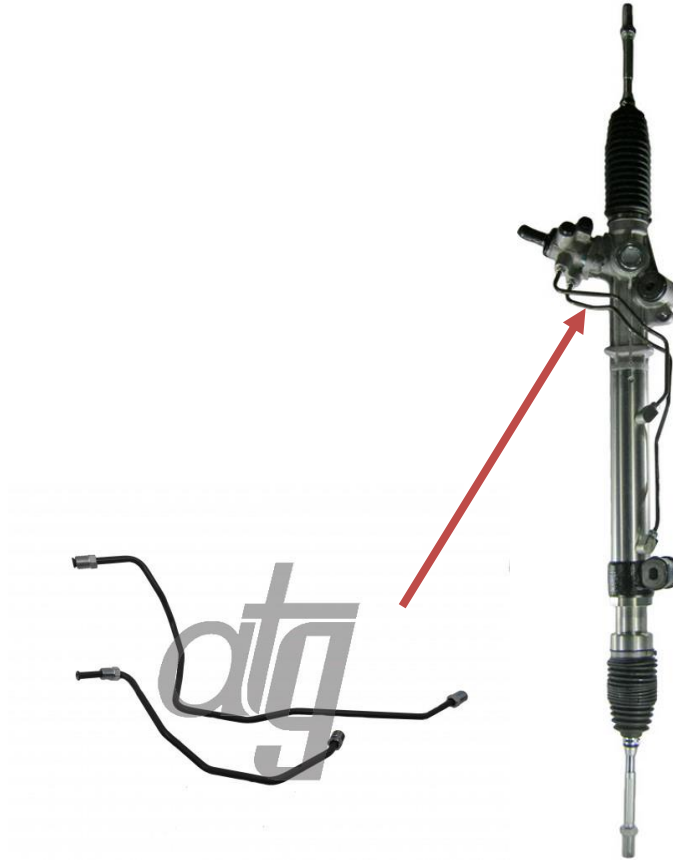

Power steering rack hard lines (tubes) Part No. 20120031

Application
TOYOTA 4Runner IV 2004-2009
TOYOTA Land Cruiser Prado 120 2002-2009
LEXUS GX 470 I 2002-2009
TOYOTA FJ Cruiser 200 2006-2010

FITS THE FOLLOWING

Steering rack part number	Crossreferences	Application
ATGR21481RB	TOYOTA 4420035060, 4420035070, 4420035061, 4425035080	Lexus GX I (2002 - 2009) Toyota 4runner IV (2003 - 2009) Land Cruiser Prado 120 (2002 - 2009)